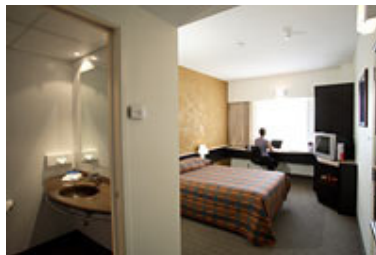

RSA REUNION - ACCOMMODATION OPTIONS 12th - 15th March 2012

IBIS HOTEL

Lake Road

The IBIS hotel offers accommodation in Rotorua located on the picturesque shores of Lake Rotorua. Our hotel in Rotorua, NZ is within walking distance to many of Rotorua's popular attractions, the central business district, Rotorua Convention Centre, cafés and restaurants.

Hotel Ibis Rotorua is a three-star property offering 145 fully air-conditioned rooms, in-room safes and commanding lake or hinterland views.

The Restaurant and Bar in the Rotorua hotel is open for breakfast, lunch and all day refreshments. Dinner guests can utilise the Grab and it Go menu to dine in their room or the restaurant within our Rotorua hotel.

Facilities Include:

- Air Conditioning
- Tea/coffee making facilities
- High speed Internet access
- In-room safe
- Electronic room key cards
- In-house movies
- Hairdryer
- Ironing equipment

Options:

15x IBIS Guest Studio: Configuration: 1 Double Bed
Rate: $139.00 per night for 2 x people (Single, Double or Twin share)

15x IBIS Lakeview Room: Configuration: 1 Queen Bed
Rate: $159.00 per night (Single or Double share).